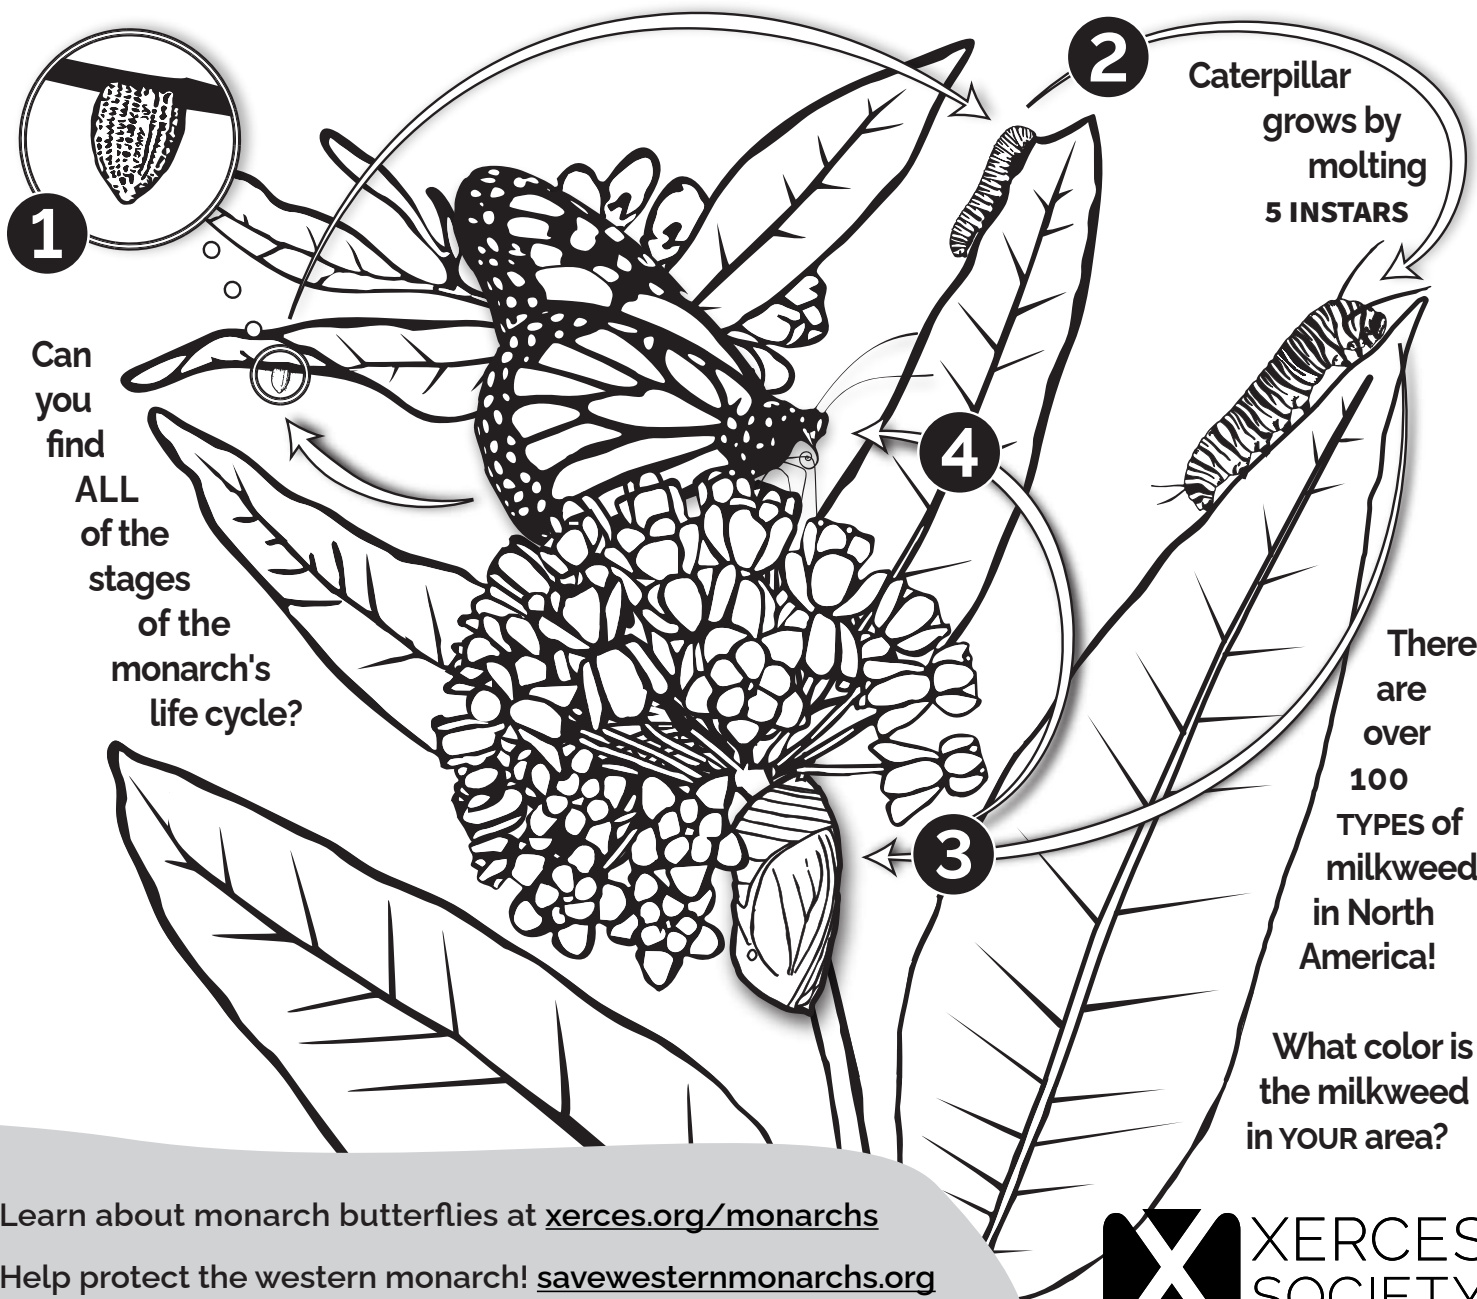

The Monarch Butterfly Life Cycle

Every monarch butterfly begins life as an **egg**. The egg hatches into a tiny, soft-bodied **caterpillar**, eating milkweed and growing until it forms into a pupa or **chrysalis**. The chrysalis is the mummy-like stage where it completes its transformation into a winged **adult**.

Can you find ALL of the stages of the monarch's life cycle?

Caterpillar grows by molting 5 INSTARS

There are over 100 TYPES of milkweed in North America!

What color is the milkweed in YOUR area?

Learn about monarch butterflies at xerces.org/monarchs
Help protect the western monarch! savewesternmonarchs.org